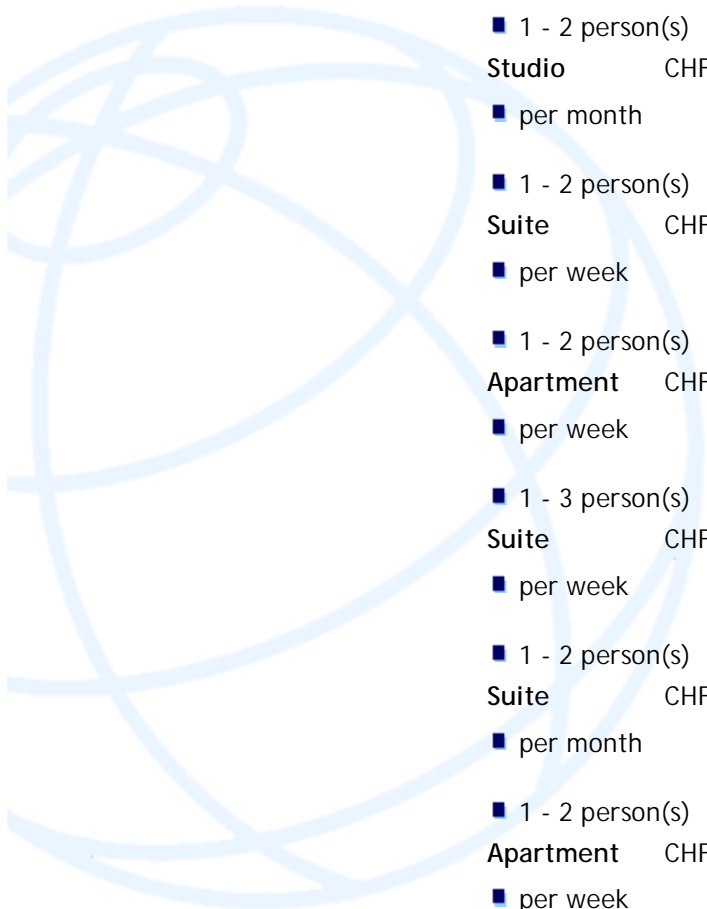

- 1 - 3 person(s)
  Studio CHF 2220
  ■ per week
- 1 - 2 person(s)
  Studio CHF 2560
  ■ per month
- 1 - 2 person(s)
  Suite CHF 2760
  ■ per week
- 1 - 2 person(s)
  Apartment CHF 2990
  ■ per week
- 1 - 3 person(s)
  Suite CHF 3300
  ■ per week
- 1 - 2 person(s)
  Suite CHF 3500
  ■ per month
- 1 - 2 person(s)
  Apartment CHF 3500
  ■ per week
- **Apartment** CHF 3540
  ■ per week
- 1 - 3 person(s)
  Apartment CHF 3840
  ■ per month
- 1 - 3 person(s)

RESIDENCE DU GRAND-SACONNEX

Address : 175, route de Ferney
1218, Grand-Saconnex
Telephone : +41 22 710 27 57
Fax : +41 22 710 27 67
E-mail : auberge@auberge-gs.ch
Website : www.auberge-gs.ch

General Information

- ┆ city tax CHF 1.95 per day / per person
- ┆ 1 km by bus from ITU
- ┆ 1.5 km from airport

Room Type	From	To
Studio	CHF 137	
■ per night		
■ person(s)		
Studio	CHF 860	
■ per week		
■ person(s)		
Studio	CHF 2880	
■ per month		
■ person(s)		

NOVOTEL GENEVE CENTRE